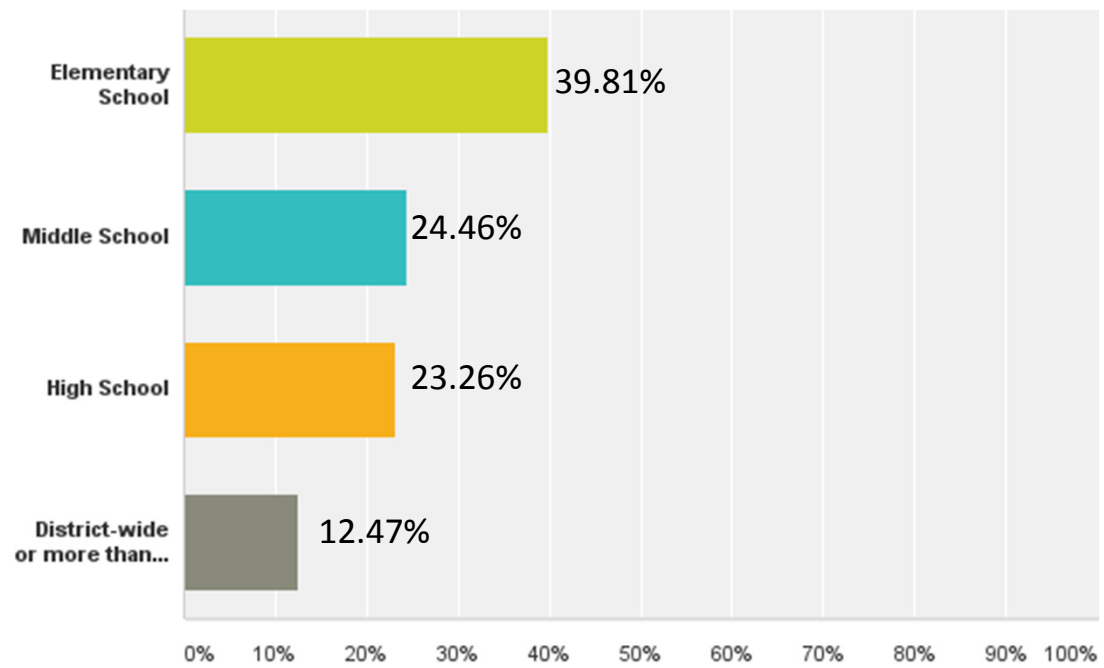

Q3: I work in the

Answered: 417 Skipped: 1,419