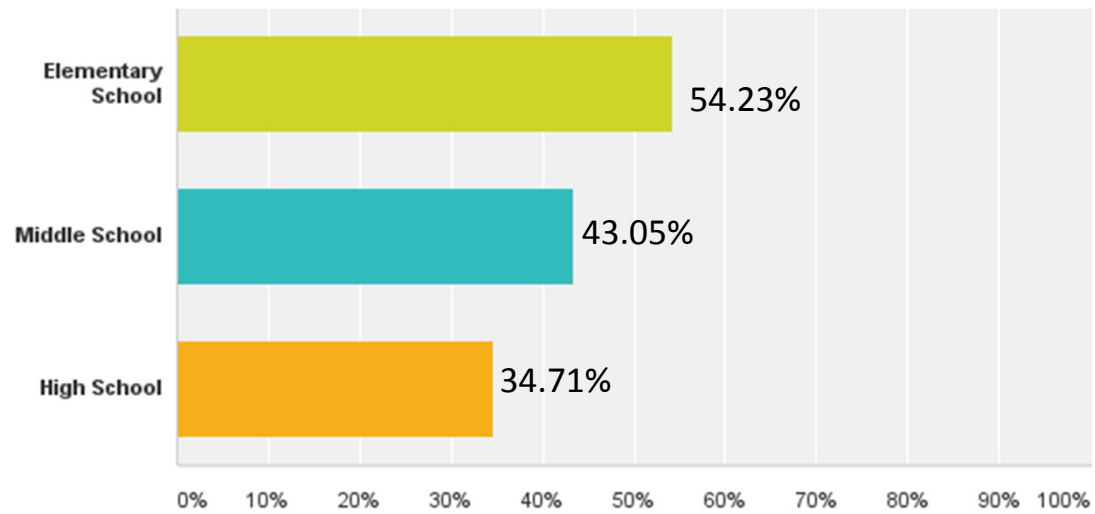

Q2: I have a child or children at (check all that apply)

Answered: 1,547 Skipped: 289